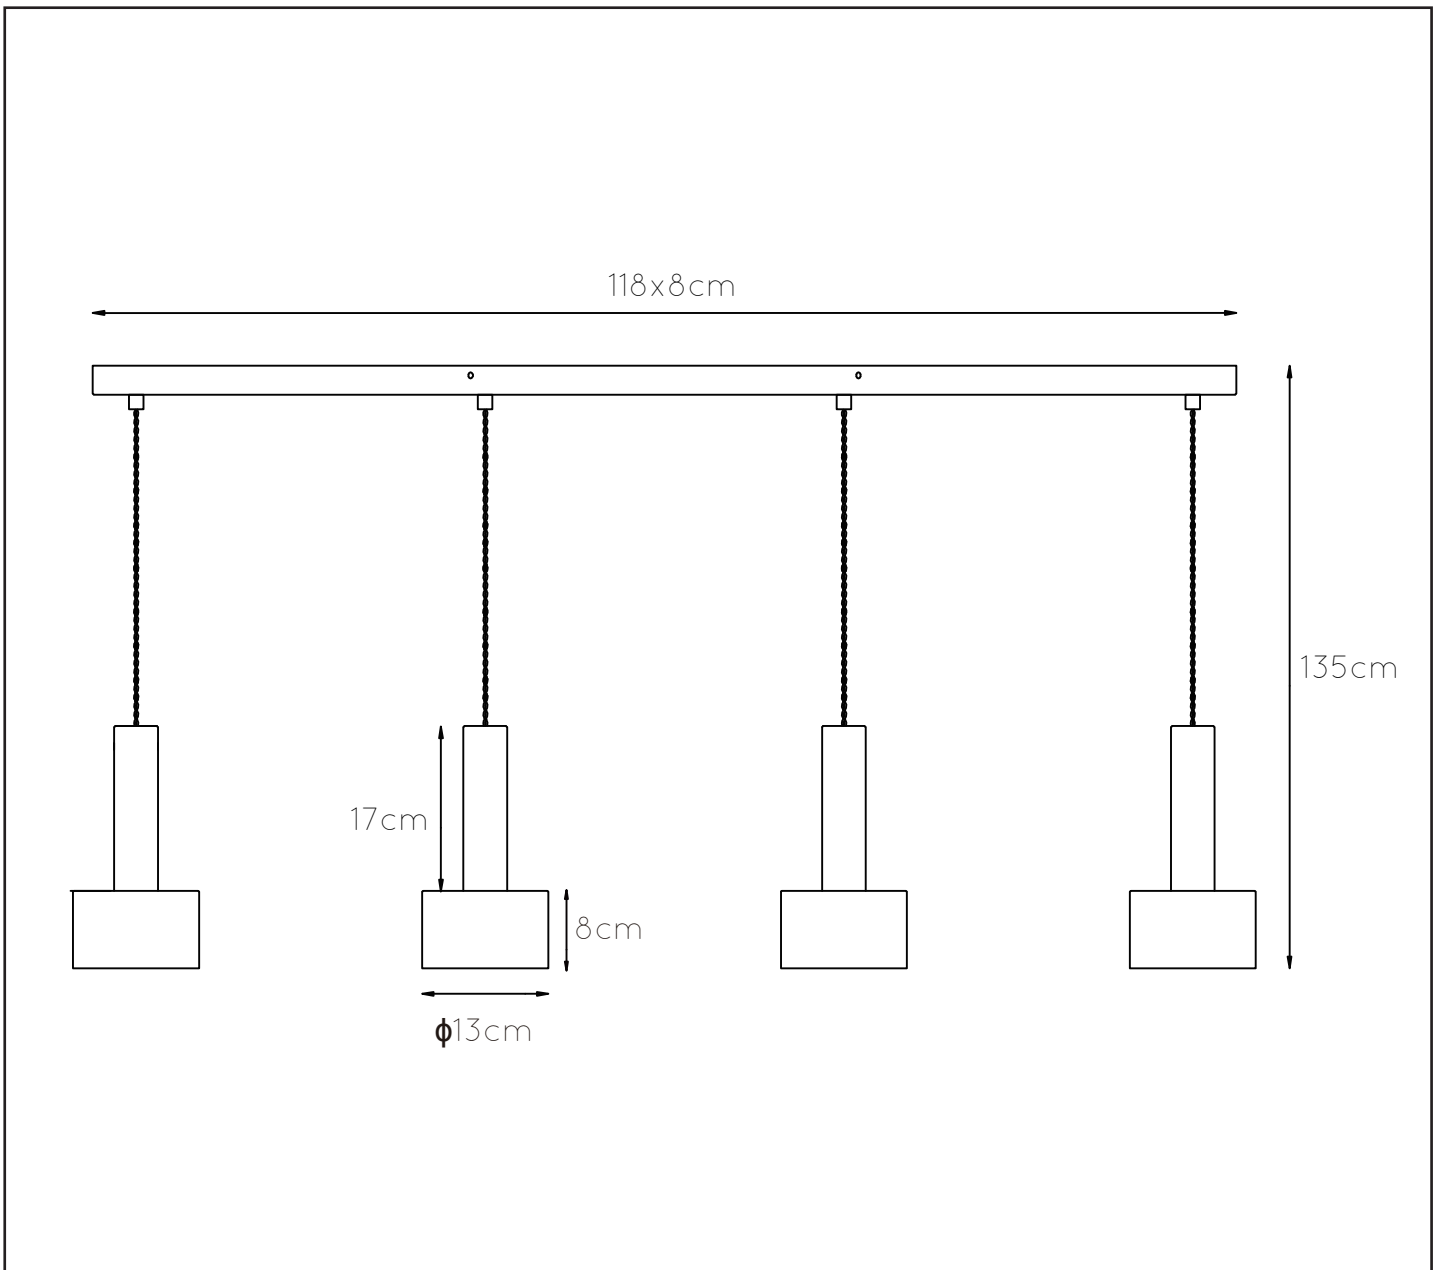

LUCIDE

GENERAL SPECIFICATIONS

RECOMMENDED LUCIDE LIGHT SOURCE

49042/05/62

Light source dimmable : Yes

Light source incl. : No

General

Dimensions LxWxH : 118 cm x 13 cm x 135 cm

Height minimum : 27cm

Height maximum : 135cm

Dimensions shade LxWxH : 13 cm x 13 cm x 8cm

Main material : Metal

Ceiling rose material : Metal

Color : Sant nickel & matt black

Style : Retro

Shape : As Shown

Weight : 2.50 kg

Warranty : 2 years

Product specifications

Dimmable : Yes

Light direction : Around (Diffuse)

Adjustable in height : Yes

(Before Installation)

Directional : Yes

For more specifications, dimensions please visit

www.lucide.com

LUCIDE

INSTALLATION DRAWING SPECIFICATIONS